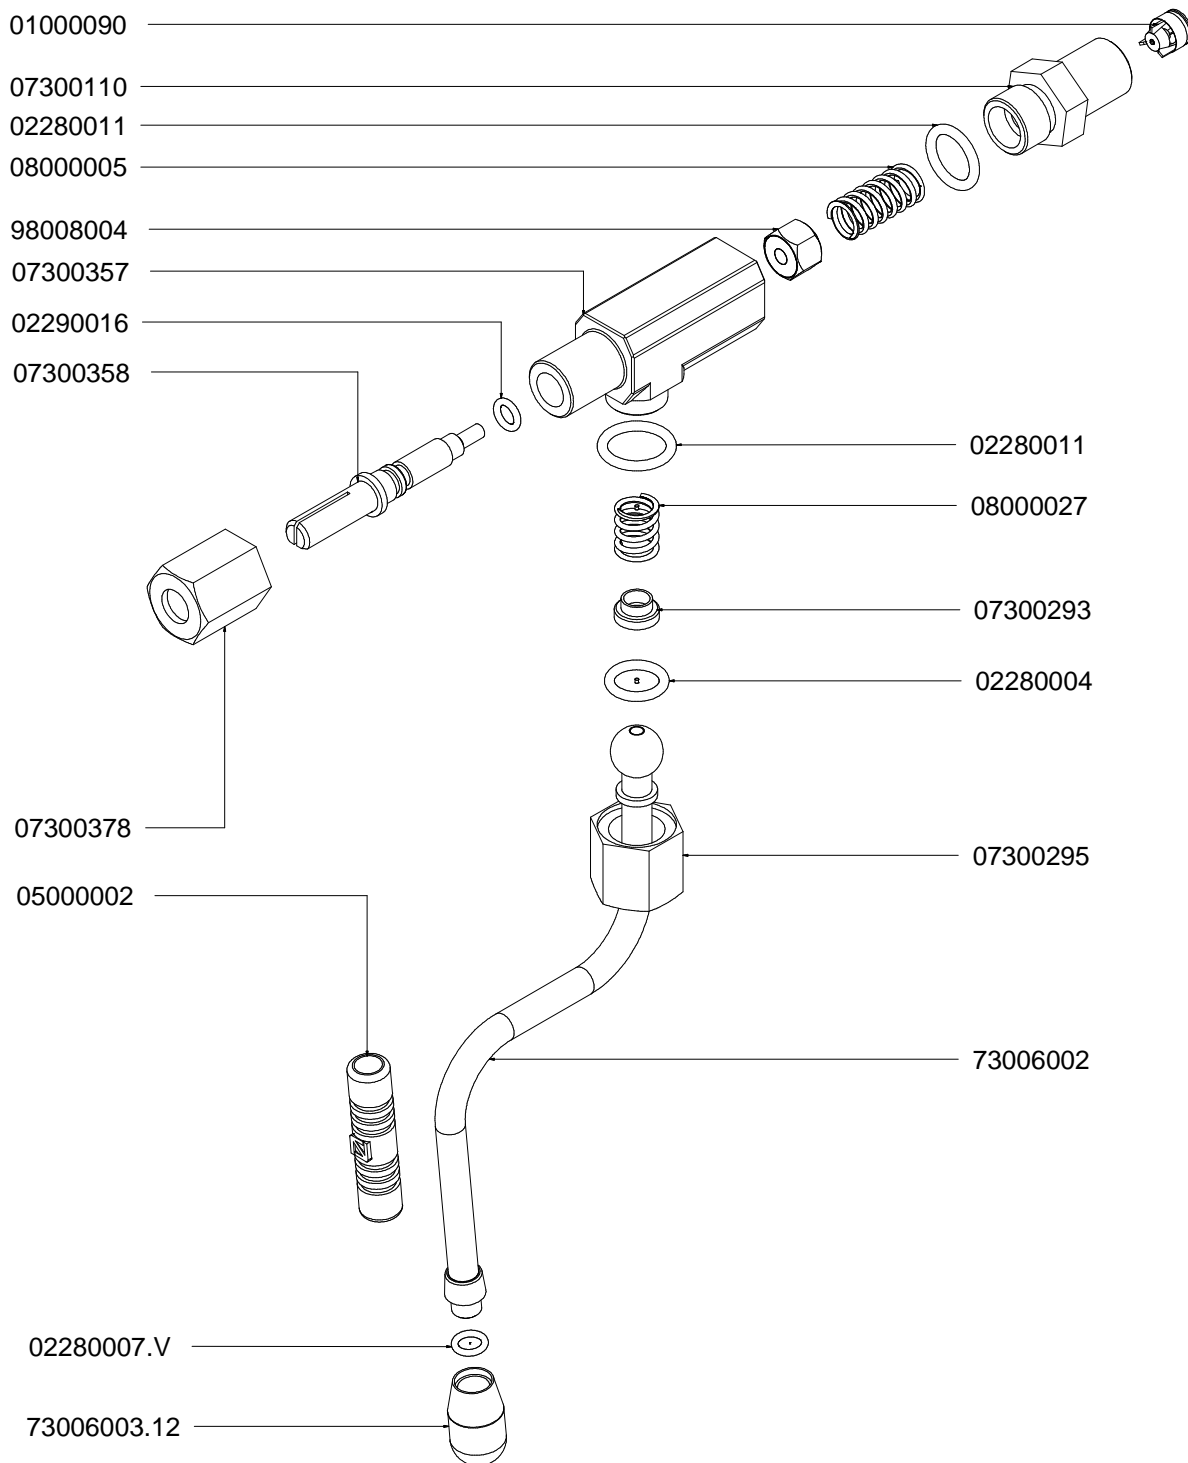

# RUBINETTO VAPORE STEAM VALVE

73006010 RUBINETTO VAPORE COMPLETO  
COMPLETE STEAM VALVE