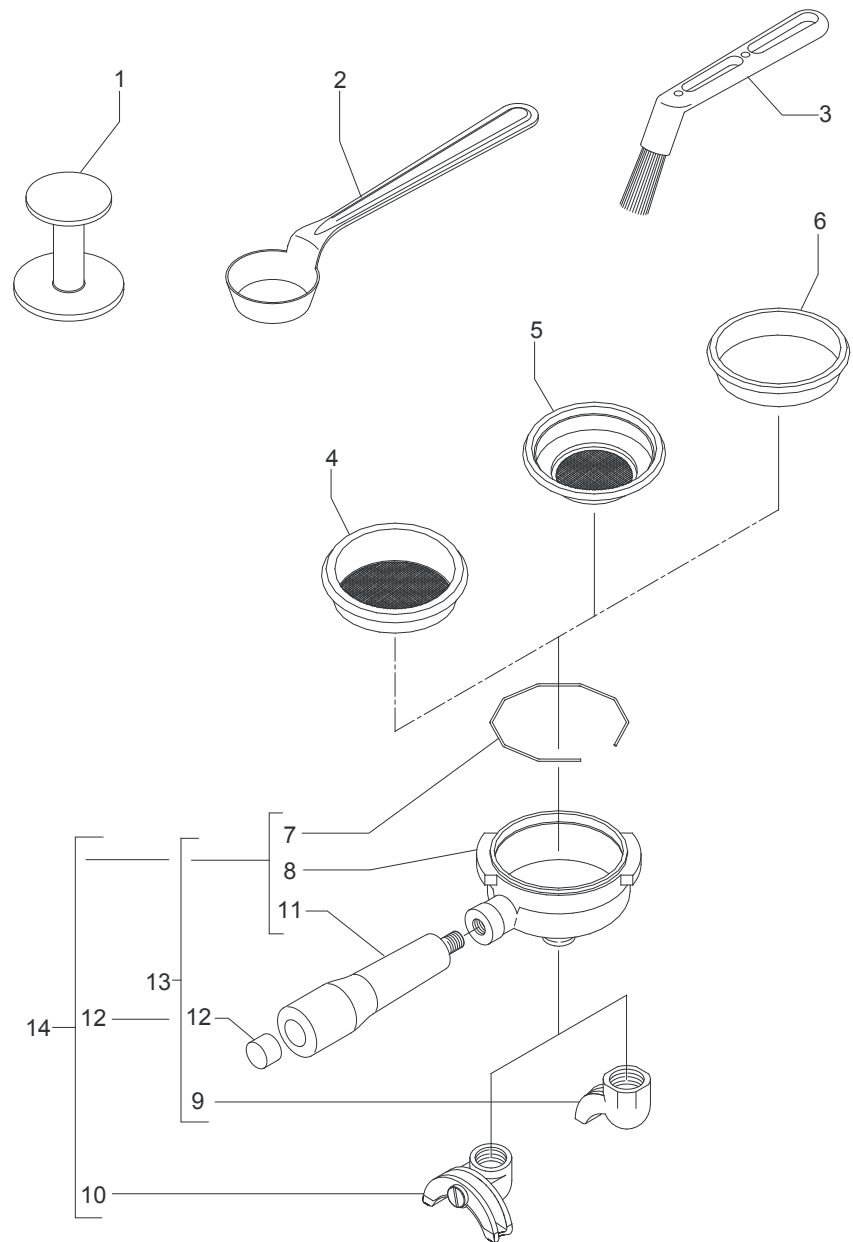

TABLE 8

POS	CODE	DESCRIPTION
1	5373001	COFFEE-PRESS
2	5372101	MEASURER
3	7990603	CLEANING BRUSH
4	5471021.01	FILTER 2 CUPS 12 GRAMS WITH RUN CHANNEL
4	5471026.01	FILTER 2 CUPS 14 GRAMS WITH RUN CHANNEL
4	5471035	FILTER 2 CUPS 16 GRAMS WITH RUN CHANNEL
5	5471031.01	FILTER 1 CUP 8 GRAMS WITH RUN CHANNEL
6	5471003	BLIND FILTER
7	5471527	FILTER-HOLDER SPRING D1.2 AISI 302
8	5286016TW	FILTER-HOLDER
9	7288505TW	SPOUT 1 WAY SHORT
10	7288501TW	SPOUT 2 WAY SHORT
11	7371502	KNOB POLISHED
12	5373915CM	KNOB CHROME CAP
13	5965603R	ASSEMBLY FILTER-HOLDER 1 CUP
14	5965604R	ASSEMBLY FILTER-HOLDER 2 CUPS

TABLE 8