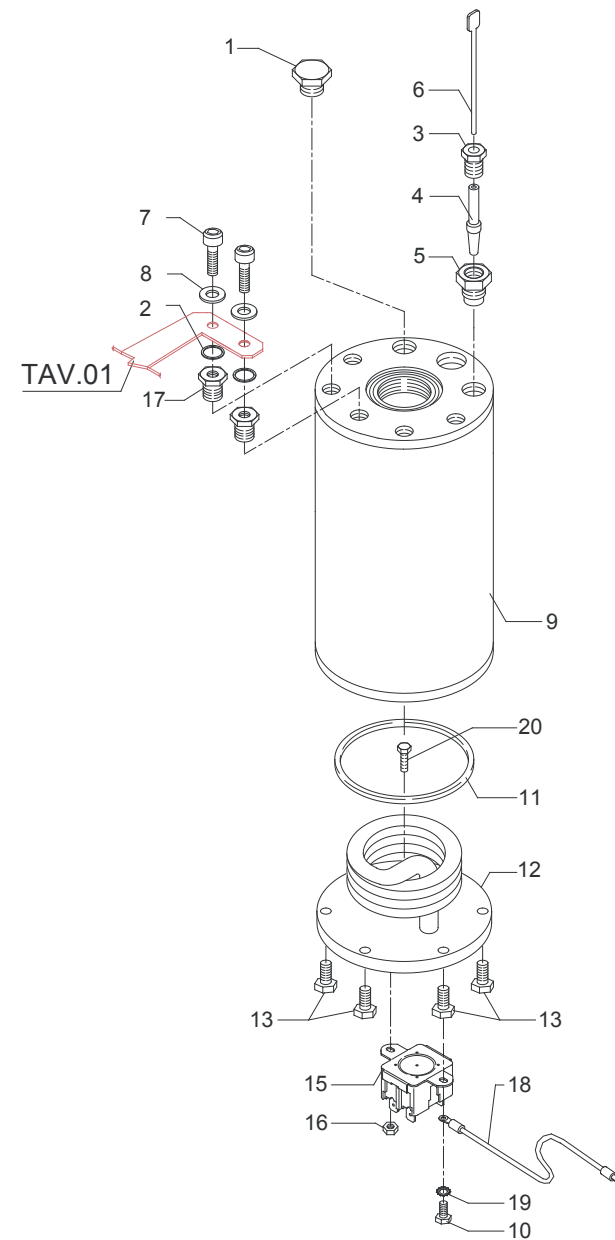

TABLE 4

TABLE 4A	POS	CODE	DESCRIPTION
1	5226405TP	PLUG 1/4"G ES.16 H13 OT	
2	7492003	GASKET D6.5	
3	5225205	STRAIGHT FITTING M10 OT	
4	5192001	PROBE SHEATH D8 X 45 HOLE D3 PTFE	
5	5225209TP	STRAIGHT FITTING 1/4"G X M10 OT	
6	5265804	LEVEL PROBE 1GR D3 X 110 X 6.3	
7	7816002	SCREW TCEI M4X12	
8	7825003	WASHER D5X1 UNI 6592 OT	
9	5320520.01TP-AL	BOILER	
10	7816409	SCREW TE M4X8 UNI 5739 A2	
11	7496040	OR GASKET D73 X 3 VITON	
12	5721007AL	HEATING ELEMENT V100 W1200	
12	5721128AL	HEATING ELEMENT V110/120 W1200	
12	5722239AL	HEATING ELEMENT 220/240V W1100-1300	
13	7816422	SCREW TE M6X14 UNI 5739 OT	
15	7634819	THERMIC SAFETY DEVICE 250V 130°C	
16	7822603	NUT M4	
17	5226411TP	PLUG 1/8"G ES.12 H10 HOLE M4 OT	
18	7663573	GROUND WIRE	
19	7814001	WASHER Ø 4	
20	7826402	SCREW TE M4X16 UNI 5739 OT	

TABLE 4A

TABLE 6 (up to 31.11.15)

POS	CODE	DESCRIPTION
1	7633331	BIPOLAR SWITCH
2	7400902	PUMP PRESSURE GAUGE CAPILLARY
3	7612511	CLAMP 3 CONTACTS
4	5074449SG	GROUP FRONTAL
5	7400901	PRESSURE GAUGE CAPILLARY
6	7432524	PRESSURE GAUGE D60 DOUBLE SCALE
7	7826402	SCREW TE M4X16 UNI 5739 OT
8	7633622	GREEN LAMP 110/240V
9	7633621	ORANGE LAMP 110/240V
10	7633907	MICROSWITCH
11	7614007	CABLE-PRESS PG13,5
12	7614006	NUT PG13,5
13	7555001	CABLE WITH SCHUKO PLUG
13	7551001	CABLE WITH USA PLUG 125V 15A
13	7551003	CABLE WITH USA PLUG 250V 20A
13	7552001	CABLE WITH AUSTRALIAN PLUG
13	7555003	CABLE WITH SWITZERLAND PLUG
13	7554001	CABLE WITH ENGLISH PLUG
14	7661039	LEVEL REGULATOR 1S 110V
14	7661040	LEVEL REGULATOR 1S 230V
14	7661041	LEVEL REGULATOR 1S 240V
15	5058433LL	LEVEL REGULATOR SUPPORT
16	7819911	SCREW TTEI M4X25