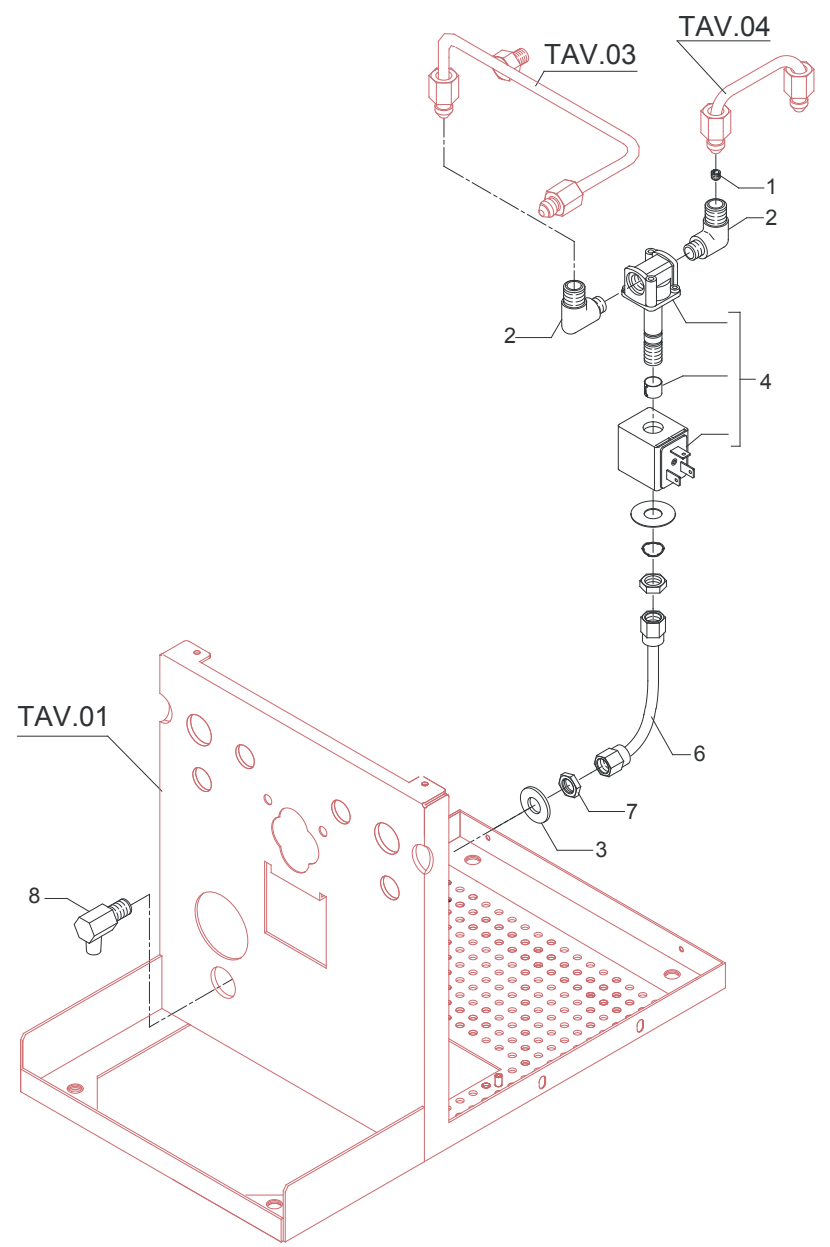

TABLE 6 (up to 31.11.15)

TABLE 6 (from 01.12.15)

POS	CODE	DESCRIPTION
1	7633326	BIPOLAR SWITCH
2	7400902	PUMP PRESSURE GAUGE CAPILLARY
3	7372507	SWITCH PROTECTION
4	5074449.01SG	GROUP FRONTAL
5	7400901	PRESSURE GAUGE CAPILLARY
6	7432524	PRESSURE GAUGE D60 DOUBLE SCALE
7	7826402	SCREW TE M4X16 UNI 5739 OT
8	7633624	GREEN LAMP 110/230V
9	7633625	ORANGE LAMP 110/230V
10	7633907	MICROSWITCH
11	7614007	CABLE-PRESS PG13,5
12	7614006	NUT PG13,5
13	7555001	CABLE WITH SCHUKO PLUG
13	7551001	CABLE WITH USA PLUG 125V 15A
13	7551003	CABLE WITH USA PLUG 250V 20A
13	7552001	CABLE WITH AUSTRALIAN PLUG
13	7555003	CABLE WITH SWITZERLAND PLUG
13	7554001	CABLE WITH ENGLISH PLUG
14	7661037PR	LEVEL REGULATOR 1S 115V
14	7661036.01PR	LEVEL REGULATOR 1S 220/240V
15	5058433LL	LEVEL REGULATOR SUPPORT
16	7819911	SCREW TTEI M4X25
17	7635418	RELAY 16A 110V 2 CONTACTS FASTON
17	7635419	RELAY 16A 230V 2 CONTACTS FASTON
17	7635420	RELAY 16A 240V 2 CONTACTS FASTON
18	7663005R	FILTER RC

TABLE 6 (from 01.12.15)

TABLE 7 (up to 31.12.11)

POS	CODE	DESCRIPTION
1	5223005TP	JET M6 X 6 HOLE D1.2 OT
2	5301504TR	UNION ELBOW 1/8"G X M12
3	7815001	WASHER D10 UNI 6592 A2
4	7701117	SOLENOID VALVE 3 WAY 115V ODE
4	7702316	SOLENOID VALVE 3 WAY 230V ODE
4	7702411	SOLENOID VALVE 3 WAY 240V ODE
6	5194560LL	SOLENOID VALVE DRAIN HOSE
7	5221844	NUT 1/8"G H3
8	5283018CM	DRAIN FITTING FOR SURPRESSION VALVE 1/8"G CHROMED

TABLE 7 (up to 31.12.11)

TABLE 7 (up to 01.04.13)

POS	CODE	DESCRIPTION
1	5223005TP	JET M6 X 6 HOLE D1.2 OT
2	5300513TR	UNION
3	7815001	WASHER D10 UNI 6592 A2
4	7701117	SOLENOID VALVE 3 WAY 115V ODE
4	7702316	SOLENOID VALVE 3 WAY 230V ODE
4	7702411	SOLENOID VALVE 3 WAY 240V ODE
6	5194560LL	SOLENOID VALVE DRAIN HOSE
7	5221844	NUT 1/8"G H3
8	5283018CM	DRAIN FITTING FOR SURPRESSION VALVE 1/8"G CHROMED