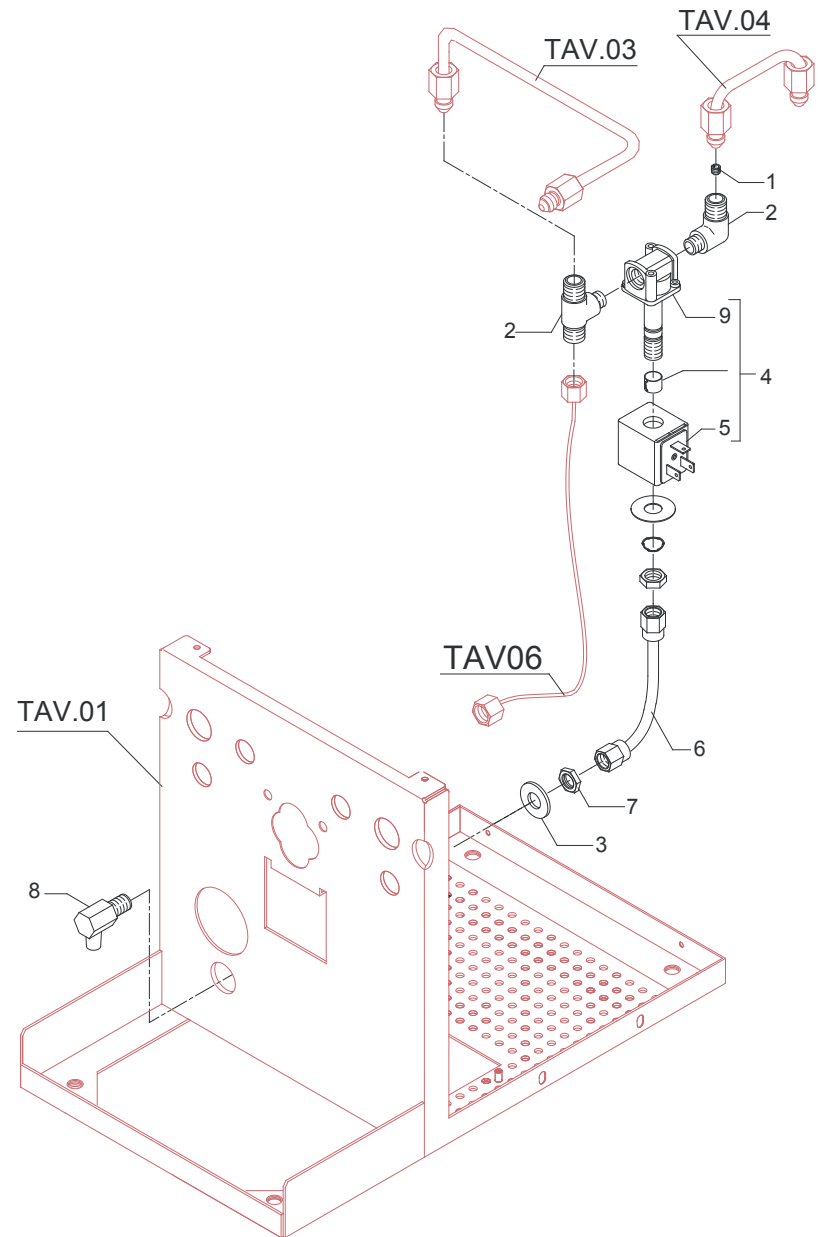

TABLE 4

TABLE 4A	POS	CODE	DESCRIPTION
1	5226405TP	PLUG 1/4"G ES.16 H13 OT	
2	7492003	GASKET D6.5	
3	5225205	STRAIGHT FITTING M10 OT	
4	5192001	PROBE SHEATH D8 X 45 HOLE D3 PTFE	
5	5225209TP	STRAIGHT FITTING 1/4"G X M10 OT	
6	5265804	LEVEL PROBE 1GR D3 X 110 X 6.3	
7	7816002	SCREW TCEI M4X12	
8	7825003	WASHER D5X1 UNI 6592 OT	
9	5320520.01TP-AL	BOILER	
10	7816409	SCREW TE M4X8 UNI 5739 A2	
11	7496040	OR GASKET D73 X 3 VITON	
12	5721007AL	HEATING ELEMENT V100 W1200	
12	5721128AL	HEATING ELEMENT V110/120 W1200	
12	5722239AL	HEATING ELEMENT 220/240V W1100-1300	
13	7816422	SCREW TE M6X14 UNI 5739 OT	
15	7634819	THERMIC SAFETY DEVICE 250V 130°C	
16	7822603	NUT M4	
17	5226411TP	PLUG 1/8"G ES.12 H10 HOLE M4 OT	
18	7663573	GROUND WIRE	
19	7814001	WASHER Ø 4	
20	7826402	SCREW TE M4X16 UNI 5739 OT	

TABLE 7 (up to 31.12.11)

TABLE 7 (up to 01.04.13)

POS	CODE	DESCRIPTION
1	5223005TP	JET M6 X 6 HOLE D1.2 OT
2	5300513TR	UNION
3	7815001	WASHER D10 UNI 6592 A2
4	7701117	SOLENOID VALVE 3 WAY 115V ODE
4	7702316	SOLENOID VALVE 3 WAY 230V ODE
4	7702411	SOLENOID VALVE 3 WAY 240V ODE
6	5194560LL	SOLENOID VALVE DRAIN HOSE
7	5221844	NUT 1/8"G H3
8	5283018CM	DRAIN FITTING FOR SURPRESSION VALVE 1/8"G CHROMED

TABLE 7 (from 02.04.13)

TABLE 8

POS	CODE	DESCRIPTION
1	5373001	COFFEE-PRESS
2	5372101	MEASURER
3	7990603	CLEANING BRUSH
4	5471021.01	FILTER 2 CUPS 12 GRAMS WITH RUN CHANNEL
4	5471026.01	FILTER 2 CUPS 14 GRAMS WITH RUN CHANNEL
4	5471035	FILTER 2 CUPS 16 GRAMS WITH RUN CHANNEL
5	5471031.01	FILTER 1 CUP 8 GRAMS WITH RUN CHANNEL
6	5471003	BLIND FILTER
7	5471527	FILTER-HOLDER SPRING D1.2 AISI 302
8	5286016TW	FILTER-HOLDER
9	7288505TW	SPOUT 1 WAY SHORT
10	7288501TW	SPOUT 2 WAY SHORT
11	7371502	KNOB POLISHED
12	5373915CM	KNOB CHROME CAP
13	5965603R	ASSEMBLY FILTER-HOLDER 1 CUP
14	5965604R	ASSEMBLY FILTER-HOLDER 2 CUPS