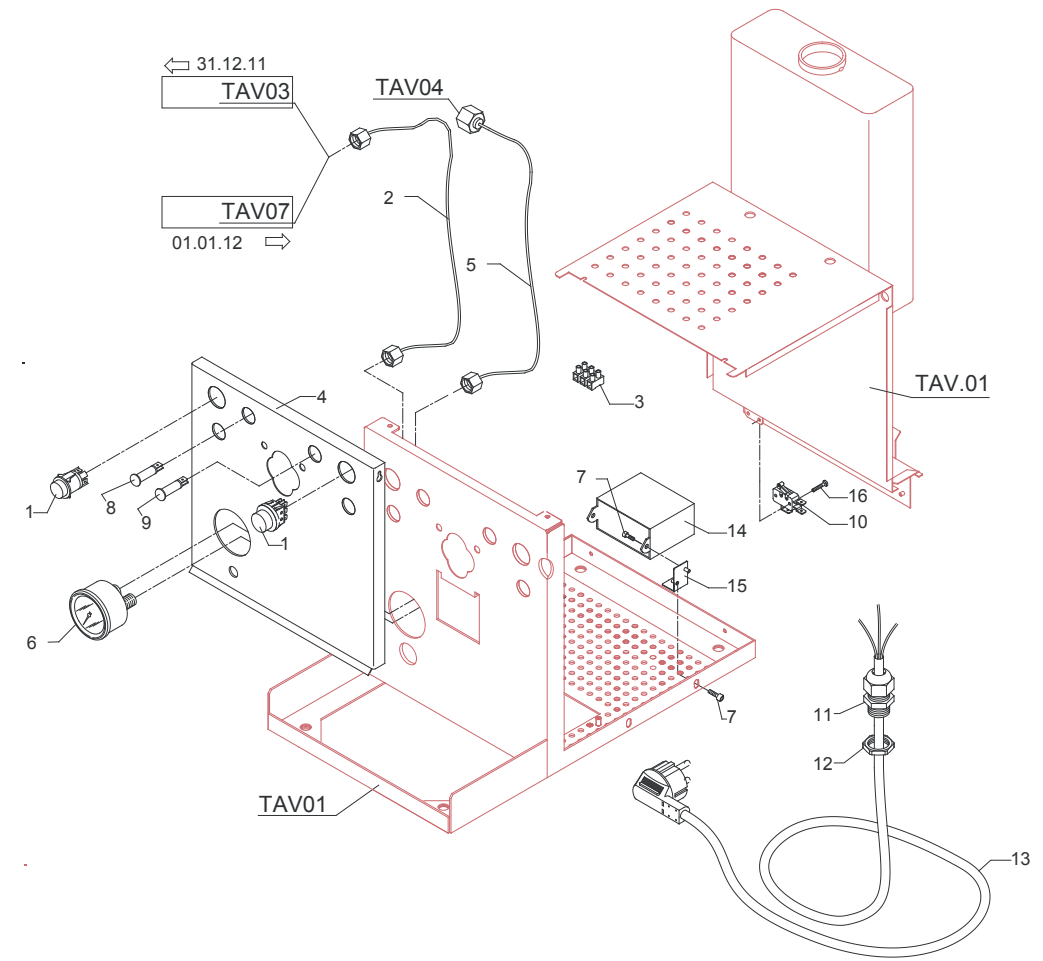

TABLE 6 (up to 31.11.15)

TABLE 6 (from 01.12.15)

POS	CODE	DESCRIPTION
1	7633326	BIPOLAR SWITCH
2	7400902	PUMP PRESSURE GAUGE CAPILLARY
3	7372507	SWITCH PROTECTION
4	5074449.01SG	GROUP FRONTAL
5	7400901	PRESSURE GAUGE CAPILLARY
6	7432524	PRESSURE GAUGE D60 DOUBLE SCALE
7	7826402	SCREW TE M4X16 UNI 5739 OT
8	7633624	GREEN LAMP 110/230V
9	7633625	ORANGE LAMP 110/230V
10	7633907	MICROSWITCH
11	7614007	CABLE-PRESS PG13,5
12	7614006	NUT PG13,5
13	7555001	CABLE WITH SCHUKO PLUG
13	7551001	CABLE WITH USA PLUG 125V 15A
13	7551003	CABLE WITH USA PLUG 250V 20A
13	7552001	CABLE WITH AUSTRALIAN PLUG
13	7555003	CABLE WITH SWITZERLAND PLUG
13	7554001	CABLE WITH ENGLISH PLUG
14	7661037PR	LEVEL REGULATOR 1S 115V
14	7661036.01PR	LEVEL REGULATOR 1S 220/240V
15	5058433LL	LEVEL REGULATOR SUPPORT
16	7819911	SCREW TTEI M4X25
17	7635418	RELAY 16A 110V 2 CONTACTS FASTON
17	7635419	RELAY 16A 230V 2 CONTACTS FASTON
17	7635420	RELAY 16A 240V 2 CONTACTS FASTON
18	7663005R	FILTER RC

TABLE 6 (from 01.12.15)

TABLE 7 (up to 31.12.11)

POS	CODE	DESCRIPTION
1	5223005TP	JET M6 X 6 HOLE D1.2 OT
2	5301504TR	UNION ELBOW 1/8"G X M12
3	7815001	WASHER D10 UNI 6592 A2
4	7701117	SOLENOID VALVE 3 WAY 115V ODE
4	7702316	SOLENOID VALVE 3 WAY 230V ODE
4	7702411	SOLENOID VALVE 3 WAY 240V ODE
6	5194560LL	SOLENOID VALVE DRAIN HOSE
7	5221844	NUT 1/8"G H3
8	5283018CM	DRAIN FITTING FOR SURPRESSION VALVE 1/8"G CHROMED