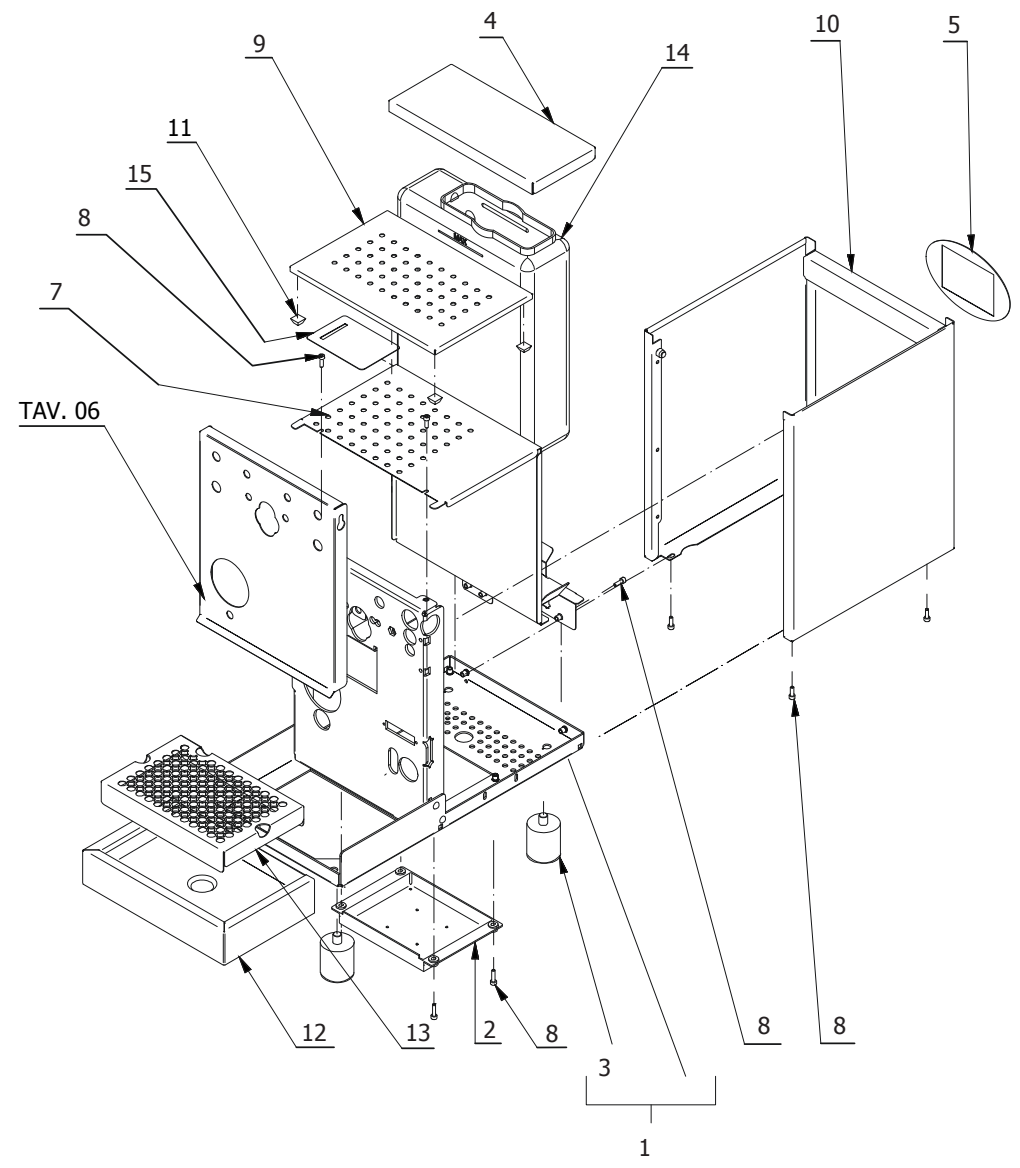

TABLE 1 (from 01.12.15)

TABLE 2 (up to 18.03.13)

POS	CODE	DESCRIPTION
1	5283049	SURPRESSION VALVE BODY
2	7496018	OR GASKET 105 VITON
3	5224615TP	GASKET-HOLDER
4	5471506.01	CALIBRATED SPRING D1 H26 AISI 302
5	5471505	CALIBRATED SPRING D0.45 H22 AISI 302
6	5302017TP	STRAIGHT FITTING M12 H26.5 OT
7	5493001	GASKET D8 X 4 EPT 70SH
8	5224619TP	GASKET-HOLDER
9	7496052	OR GASKET 114
10	5302072	RUBBER-HOLDER FITTING
11	5965165	ASSEMBLY SURPRESSION VALVE
12	5221844	NUT 1/8"G H3
13	7304514TR	FITTING
14	7496018	OR GASKET 105 VITON
15	7452512	VALVE
16	7496085	OR GASKET D7.2X1.9 NBR 70SH
17	7304507TR	UNION ELBOW 1/8"G MF OT
18	5225411TP	FITTING 1/8"G MF
19	5301504TR	UNION ELBOW 1/8"G X M12
20	5162303.01LL	BOILER LOAD HOSE
21	7630328	SOLENOID VALVE COIL 220/230V PARKER
21	7630327	SOLENOID VALVE COIL 110V PARKER
21	7630329	SOLENOID VALVE COIL 240V PARKER
22	7702310	SOLENOID VALVE 2 WAY 230V PARKER
22	7701111	SOLENOID VALVE 2 WAY 115V PARKER
22	7702409	SOLENOID VALVE 2 WAY 240V PARKER
23	5194586	HOSE 8X5 L=200 SILICONE
24	7303033	FITTING "Y"
25	5194610	HOSE 6X4 L=250 SILICONE
26	5194571	HOSE D6X4X1 L=200 SILICONE