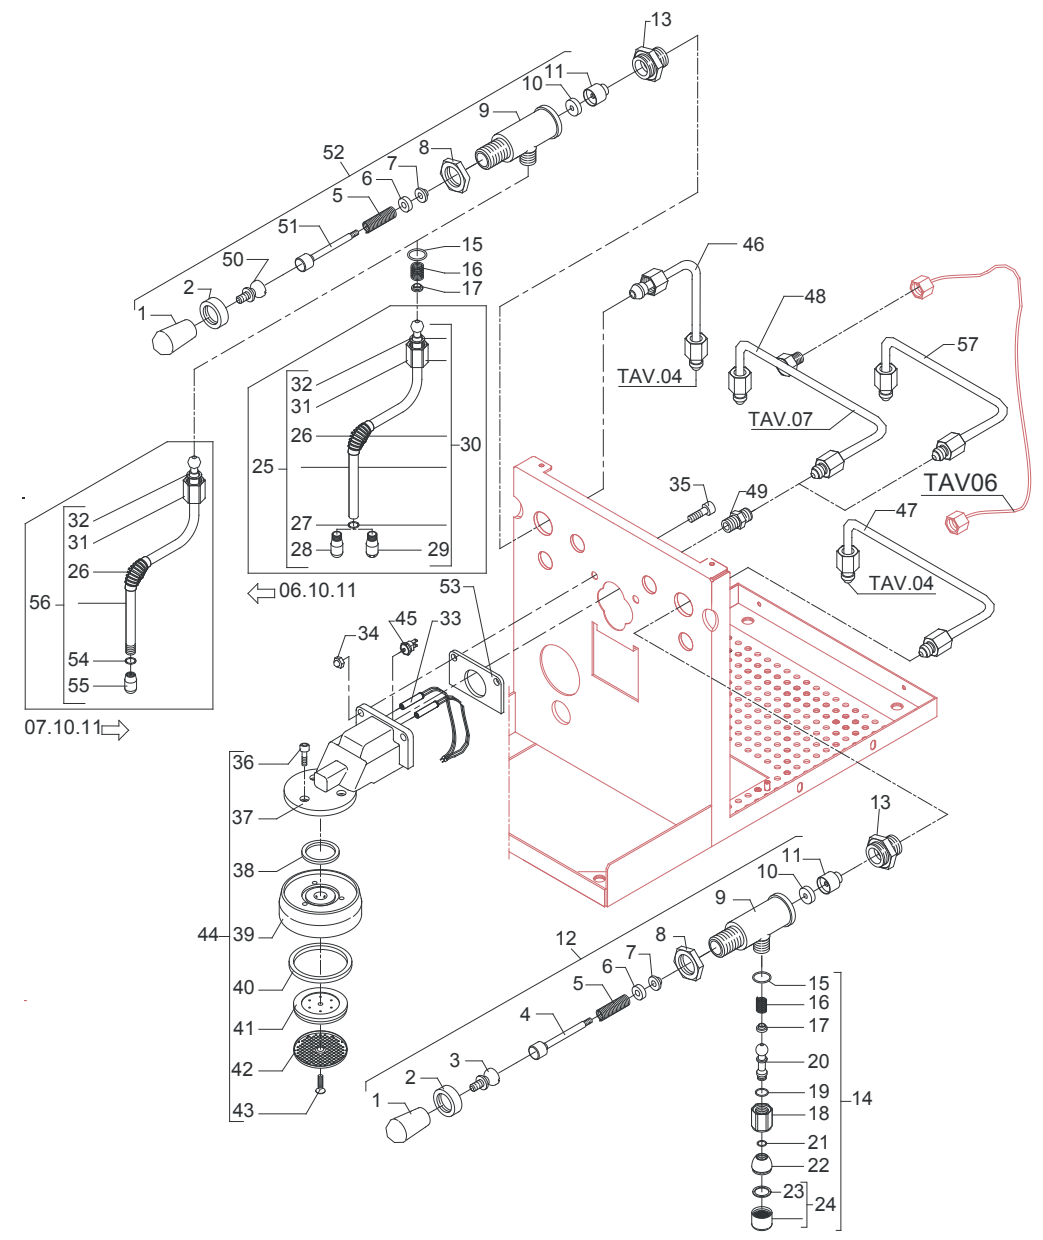

TABLE 3 (up to 28.01.14)

TABLE 3 (from 29.01.14)

POS	CODE	DESCRIPTION
1	7371511.01	LEVER KNOB
2	5222823CM	RING NUT 3/8"G H17
3	5225608	ARTICULATION M8 INOX
4	5260203DL	SHAFT D12X47
5	5471513	SPRING
6	5261801	WASHER D11
7	5494004	GASKET D12 X 6 PTFE GRAPHITIZED
8	5221826CM	NUT 3/8"G ES.22X5
9	5283055TW	TAP BODY OT FOR OR
10	5496042	GASKET D11X4X4 EPT 70 (C6)
11	5224603TP	GASKET-HOLDER
12	5964084.01AL	ASSEMBLY TAP WITH OR
14	5966548.02AL	ASSEMBLY WATER HOSE
15	7496072	OR GASKET 121
16	5471532	SPRING
17	5190501	COMPLETE CUP
18	5226601TW	WATER HOSE TERMINAL M22 CHROMED
19	5493003	GASKET D20.5X15 H1.5 NBR 70SH
20	7999918	CARTRIDGE AERATOR
21	7479990.01TW	ASSEMBLY STEAM HOSE TERMINAL 2 HOLES
22	5494017	ARTICULATION GASKET
23	5221872TW	NUT 3/8"G
24	7371003	INSULATING
25	7496084	GASKET
26	7305014	TERMINAL 2 HOLES
33	5963098.01	ASSEMBLY HEATING ELEMENT 220/240V
33	5963097.01	ASSEMBLY HEATING ELEMENT 110V
34	5221863CM	CAP NUT M8 CHROMED
35	7816014	SCREW M8X20 UNI5931 A2
36	7816001	SCREW TCEI M5X12 UNI5931 A2
37	5283046TW	DELIVERY GROUP BODY
38	7496004	OR GASKET 139
39	5280502TW	COUPLING RING OT CHROMED
40	7496092	OR GASKET
41	5285501TP	SHOWER-HOLDER D57
42	5470501	SHOWER D57 AISI 304
43	7817001	SCREW TPS M5X16 A2
44	5963548.02AL	ASSEMBLY DELIVERY GROUP
45	7634808	THERMIC SAFETY DEVICE 250V 95°C AUTOMATIC
46	5162301LL	STEAM TAP HOSE
47	5162310LL	WATER TAP HOSE
49	7304502TR	STRAIGHT FITTING 1/8"G
50	5225610	ARTICULATION M8 INOX
51	5260204DL	SHAFT D12X47
52	5964085.01AL	ASSEMBLY TAP WITH OR
53	7493013	INSULATING