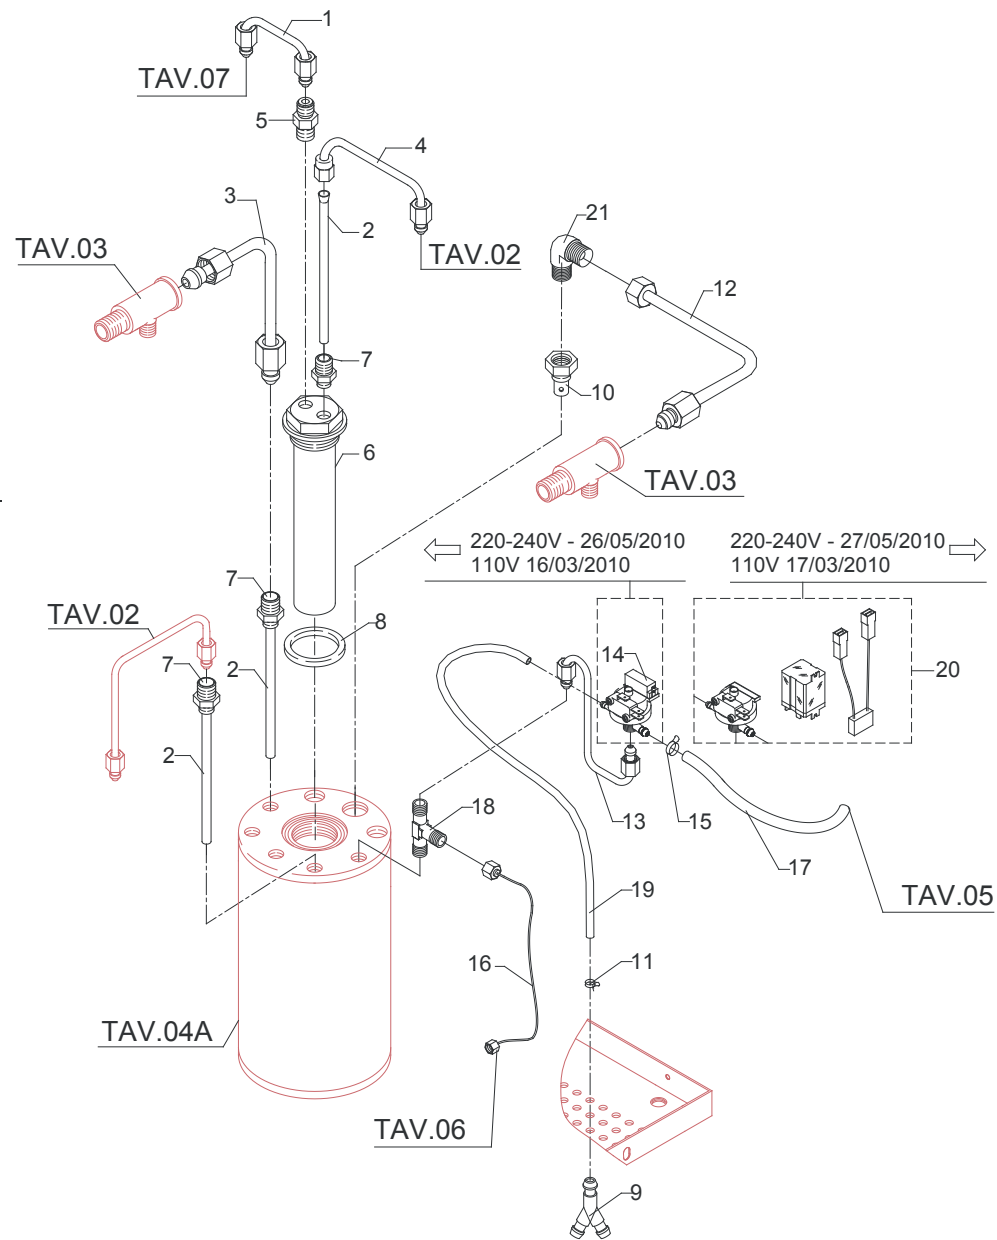

TABLE 4

TABLE 4A	POS	CODE	DESCRIPTION
1	5226405TP	PLUG 1/4"G ES.16 H13 OT	
2	7492003	GASKET D6.5	
3	5225205	STRAIGHT FITTING M10 OT	
4	5192001	PROBE SHEATH D8 X 45 HOLE D3 PTFE	
5	5225209TP	STRAIGHT FITTING 1/4"G X M10 OT	
6	5265804	LEVEL PROBE 1GR D3 X 110 X 6.3	
7	7816002	SCREW TCEI M4X12	
8	7825003	WASHER D5X1 UNI 6592 OT	
9	5320520.01TP-AL	BOILER	
10	7816409	SCREW TE M4X8 UNI 5739 A2	
11	7496040	OR GASKET D73 X 3 VITON	
12	5721007AL	HEATING ELEMENT V100 W1200	
12	5721128AL	HEATING ELEMENT V110/120 W1200	
12	5722239AL	HEATING ELEMENT 220/240V W1100-1300	
13	7816422	SCREW TE M6X14 UNI 5739 OT	
15	7634819	THERMIC SAFETY DEVICE 250V 130°C	
16	7822603	NUT M4	
17	5226411TP	PLUG 1/8"G ES.12 H10 HOLE M4 OT	
18	7663573	GROUND WIRE	
19	7814001	WASHER Ø 4	
20	7826402	SCREW TE M4X16 UNI 5739 OT	

TABLE 4A

TABLE 6 (up to 31.11.15)

POS	CODE	DESCRIPTION
1	7633331	BIPOLAR SWITCH
2	7400902	PUMP PRESSURE GAUGE CAPILLARY
3	7612511	CLAMP 3 CONTACTS
4	5074449SG	GROUP FRONTAL
5	7400901	PRESSURE GAUGE CAPILLARY
6	7432524	PRESSURE GAUGE D60 DOUBLE SCALE
7	7826402	SCREW TE M4X16 UNI 5739 OT
8	7633622	GREEN LAMP 110/240V
9	7633621	ORANGE LAMP 110/240V
10	7633907	MICROSWITCH
11	7614007	CABLE-PRESS PG13,5
12	7614006	NUT PG13,5
13	7555001	CABLE WITH SCHUKO PLUG
13	7551001	CABLE WITH USA PLUG 125V 15A
13	7551003	CABLE WITH USA PLUG 250V 20A
13	7552001	CABLE WITH AUSTRALIAN PLUG
13	7555003	CABLE WITH SWITZERLAND PLUG
13	7554001	CABLE WITH ENGLISH PLUG
14	7661039	LEVEL REGULATOR 1S 110V
14	7661040	LEVEL REGULATOR 1S 230V
14	7661041	LEVEL REGULATOR 1S 240V
15	5058433LL	LEVEL REGULATOR SUPPORT
16	7819911	SCREW TTEI M4X25