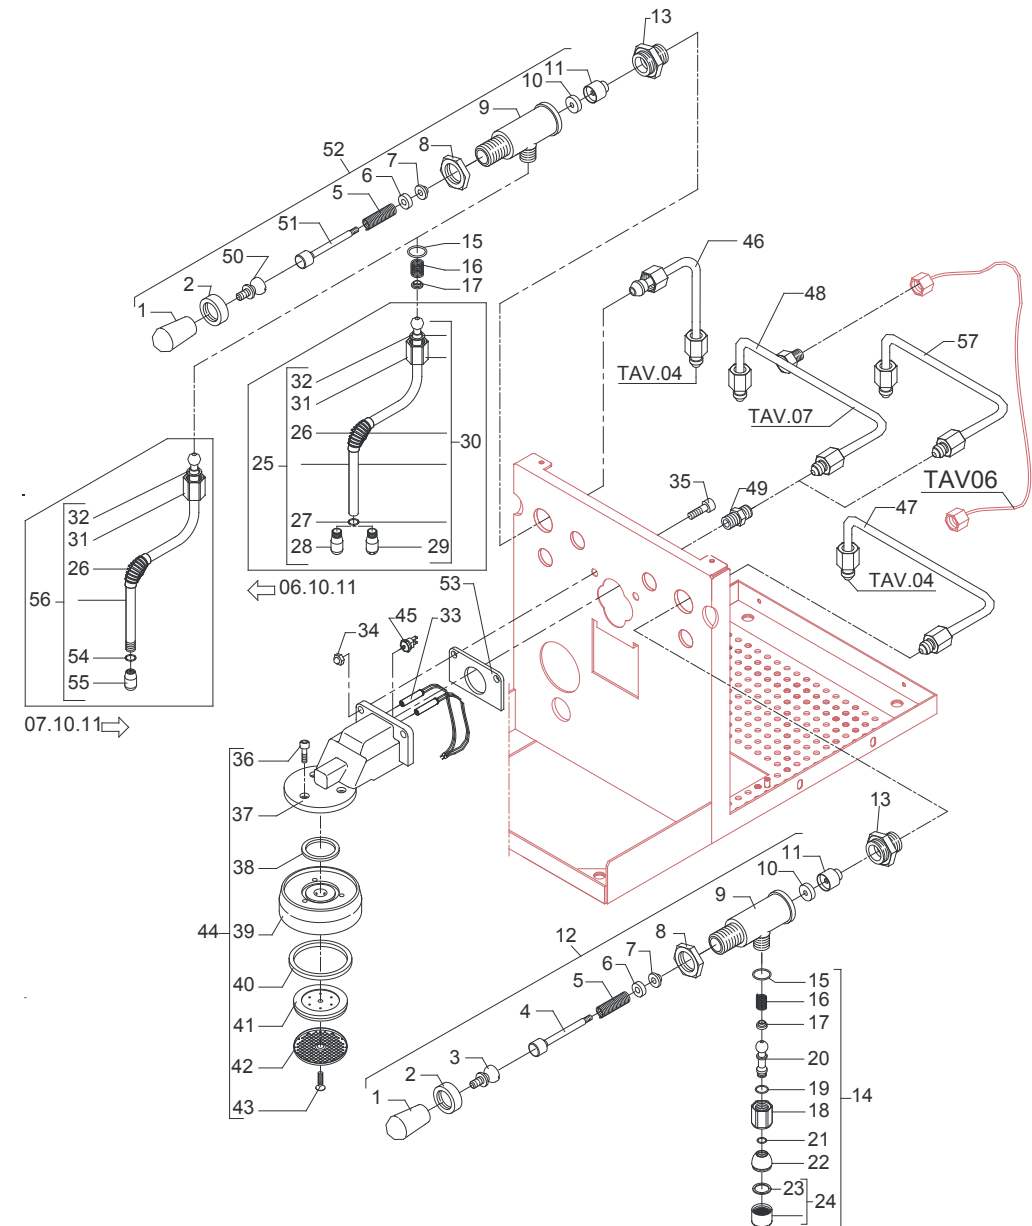

TABLE 3 (up to 28.01.14)

TABLE 3 (up to 28.01.14)

POS	CODE	DESCRIPTION
46	5162301LL	STEAM TAP HOSE
47	5162310LL	WATER TAP HOSE
48	5162309LL	GROUP-SOLENOID VALVE HOSE (up to 31.12.11)
49	7304502TR	STRAIGHT FITTING 1/8"G
50	5225610	ARTICULATION M8 INOX
51	5260204DL	SHAFT D12X47
52	5964085AL	ASSEMBLY TAP
53	7493013	INSULATING
54	7496084	GASKET
55	7305014	TERMINAL 2 HOLES
56	7479990TW	ASSEMBLY STEAM HOSE TERMINAL 2 HOLES
57	5162305LL	GROUP-SOLENOID VALVE HOSE (from 01.01.12)