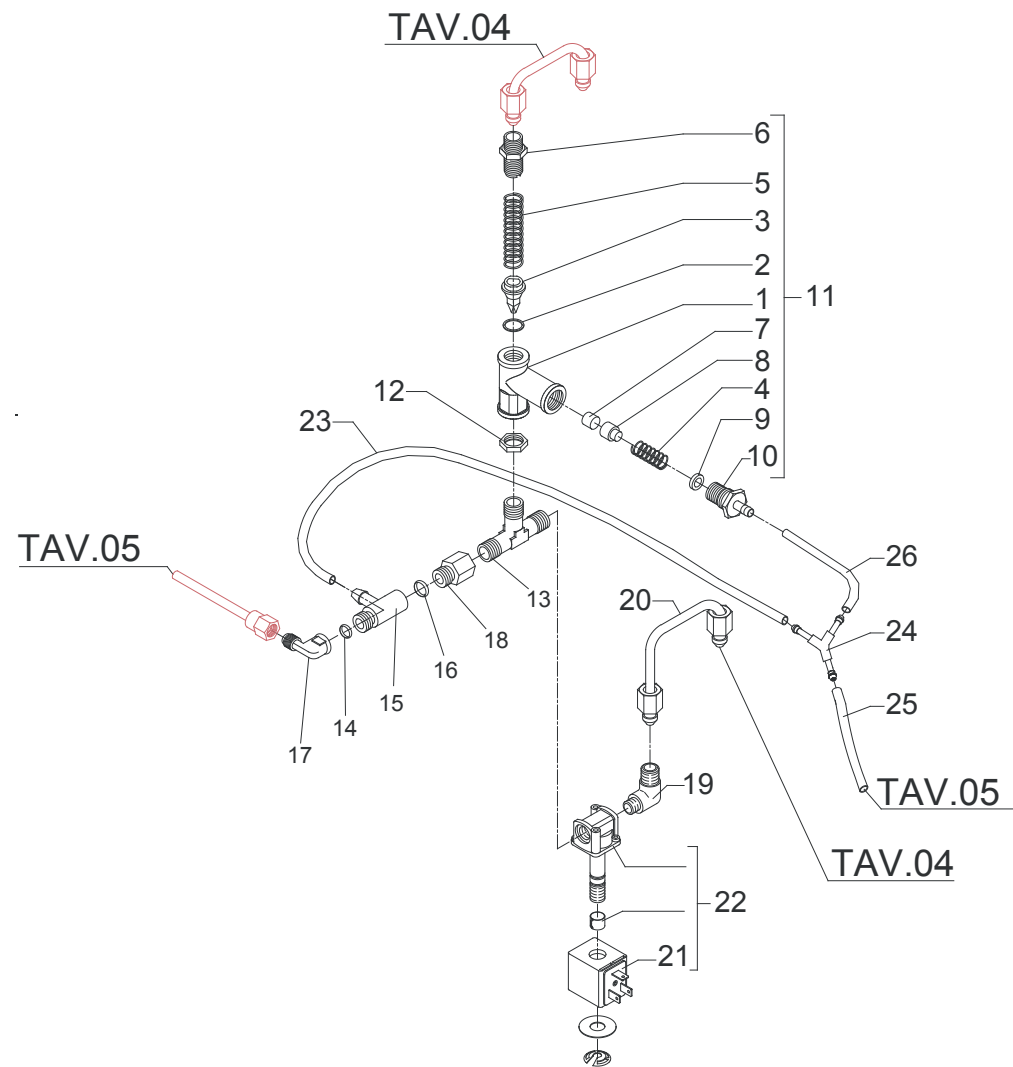

TABLE 2 (up to 18.03.13)

TABLE 3 (up to 28.01.14)

POS	CODE	DESCRIPTION
1	7371511.01	LEVER KNOB
2	5222823CM	RING NUT 3/8"G H17
3	5225608	ARTICULATION M8 INOX
4	5260203DL	SHAFT D12X47
5	5471513	SPRING
6	5261801	WASHER D11
7	5494004	GASKET D12 X 6 PTFE GRAPHITIZED
8	5221826CM	NUT 3/8"G ES.22X5
9	5283047TW	TAP BODY OT
10	5496042	GASKET D11X4X4 EPT 70 (C6)
11	5224603TP	GASKET-HOLDER
12	5964084AL	ASSEMBLY TAP
13	5225410TP	FITTING M14XM13 H26
14	5966548AL	ASSEMBLY WATER HOSE
15	7496072	OR GASKET 121
16	5471532	SPRING
17	5190501	COMPLETE CUP
18	5221872TW	NUT 3/8"G
19	7496073	OR GASKET 115 EP856
20	5225607TW	WATER HOSE CHROMED
21	7496003	OR GASKET 108 VITON
22	5226610TW	WATER HOSE TERMINAL D23.5X18 OT CHROMED
23	5493003	GASKET D20.5X15 H1.5 NBR 70SH
24	5226601TW	WATER HOSE TERMINAL M22 CHROMED
25	7479958	ASSEMBLY STEAM HOSE TERMINAL 4 HOLES
26	7371003	INSULATING
27	7496083	OR GASKET D4.5X1.5 NBR 70
28	7305010	TERMINAL 4 HOLES
29	7305013	TERMINAL 2 HOLES
30	7479975	ASSEMBLY STEAM HOSE TERMINAL 2 HOLES
31	5221872TW	NUT 3/8"G
32	7496073	OR GASKET 115 EP856
33	5963098.01	ASSEMBLY HEATING ELEMENT 220/240V
33	5963097.01	ASSEMBLY HEATING ELEMENT 110V
34	5221863CM	CAP NUT M8 CHROMED
35	7816014	SCREW M8X20 UNI5931 A2
36	7816001	SCREW TCEI M5X12 UNI5931 A2
37	5283046TW	DELIVERY GROUP BODY
38	7496004	OR GASKET 139
39	5280502TW	COUPLING RING OT CHROMED
40	7493016	GASKET H 9,3 NBR 75SH
41	5285501TP	SHOWER-HOLDER D57
42	5470501	SHOWER D57 AISI 304
43	7817001	SCREW TPS M5X16 A2
44	5963548.01AL	ASSEMBLY DELIVERY GROUP
45	7634808	THERMIC SAFETY DEVICE 250V 95°C AUTOMATIC