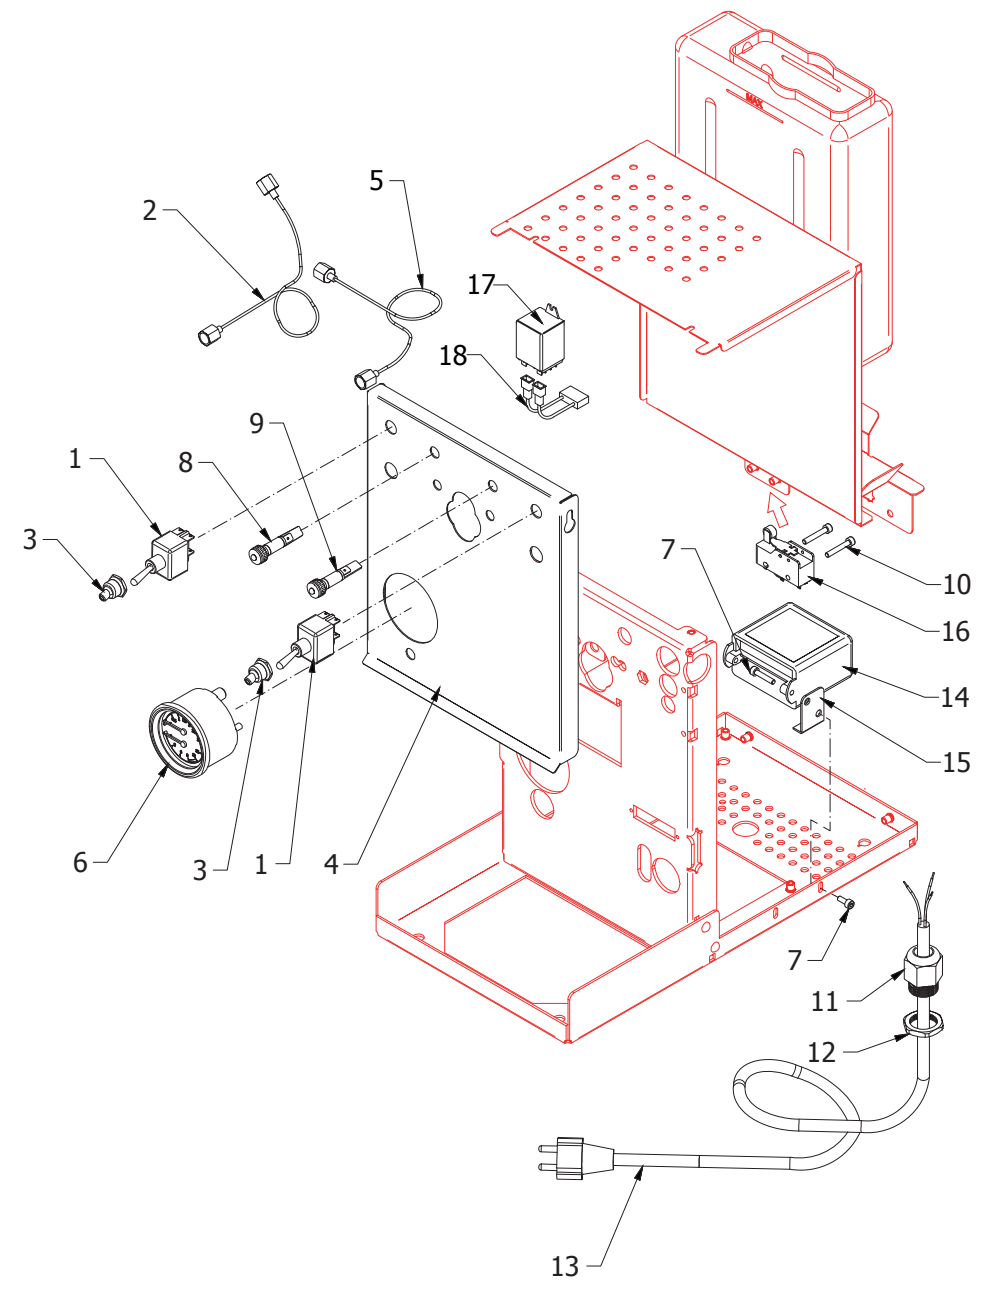

TABLE 4

TABLE 4A	POS	CODE	DESCRIPTION
1	5226405TP	PLUG 1/4"G ES.16 H13 OT	
2	7492003	GASKET D6.5	
3	5225205	STRAIGHT FITTING M10 OT	
4	5192001	PROBE SHEATH D8 X 45 HOLE D3 PTFE	
5	5225209TP	STRAIGHT FITTING 1/4"G X M10 OT	
6	5265804	LEVEL PROBE 1GR D3 X 110 X 6.3	
7	7816002	SCREW TCEI M4X12	
8	7825003	WASHER D5X1 UNI 6592 OT	
9	5320520.01TP-AL	BOILER	
10	7816409	SCREW TE M4X8 UNI 5739 A2	
11	7496040	OR GASKET D73 X 3 VITON	
12	5721007AL	HEATING ELEMENT V100 W1200	
12	5721128AL	HEATING ELEMENT V110/120 W1200	
12	5722239AL	HEATING ELEMENT 220/240V W1100-1300	
13	7816422	SCREW TE M6X14 UNI 5739 OT	
15	7634819	THERMIC SAFETY DEVICE 250V 130°C	
16	7822603	NUT M4	
17	5226411TP	PLUG 1/8"G ES.12 H10 HOLE M4 OT	
18	7663573	GROUND WIRE	
19	7814001	WASHER Ø 4	
20	7826402	SCREW TE M4X16 UNI 5739 OT	

TABLE 6 (from 01.12.15)

TABLE 7 (up to 31.12.11)

POS	CODE	DESCRIPTION
1	5223005TP	JET M6 X 6 HOLE D1.2 OT
2	5301504TR	UNION ELBOW 1/8"G X M12
3	7815001	WASHER D10 UNI 6592 A2
4	7701117	SOLENOID VALVE 3 WAY 115V ODE
4	7702316	SOLENOID VALVE 3 WAY 230V ODE
4	7702411	SOLENOID VALVE 3 WAY 240V ODE
6	5194560LL	SOLENOID VALVE DRAIN HOSE
7	5221844	NUT 1/8"G H3
8	5283018CM	DRAIN FITTING FOR SURPRESSION VALVE 1/8"G CHROMED