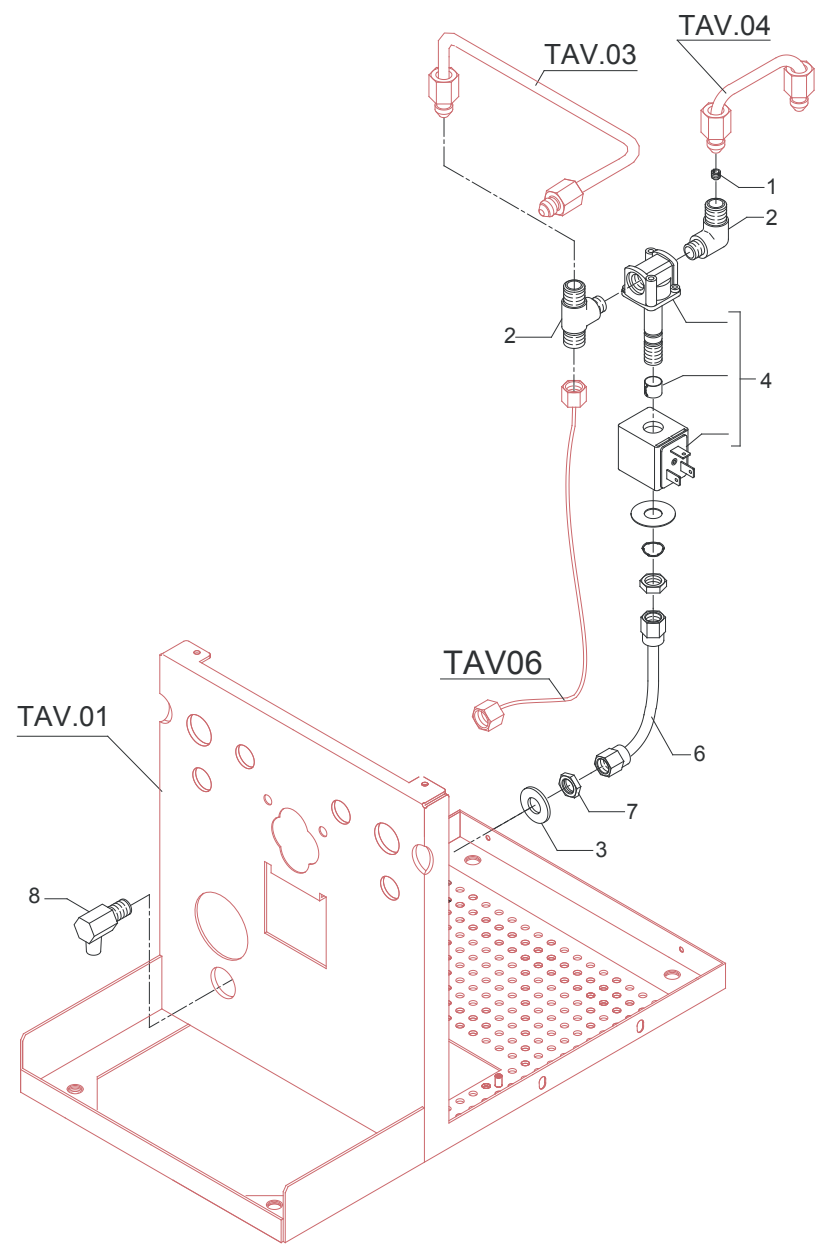

TABLE 7 (up to 31.12.11)

TABLE 7 (up to 01.04.13)

POS	CODE	DESCRIPTION
1	5223005TP	JET M6 X 6 HOLE D1.2 OT
2	5300513TR	UNION
3	7815001	WASHER D10 UNI 6592 A2
4	7701117	SOLENOID VALVE 3 WAY 115V ODE
4	7702316	SOLENOID VALVE 3 WAY 230V ODE
4	7702411	SOLENOID VALVE 3 WAY 240V ODE
6	5194560LL	SOLENOID VALVE DRAIN HOSE
7	5221844	NUT 1/8"G H3
8	5283018CM	DRAIN FITTING FOR SURPRESSION VALVE 1/8"G CHROMED

TABLE 7 (up to 01.04.13)

TABLE 7 (from 02.04.13)

POS	CODE	DESCRIPTION
1	5223005TP	JET M6 X 6 HOLE D1.2 OT
2	5300513TR	UNION
3	7815001	WASHER D10 UNI 6592 A2
4	7701112	SOLENOID VALVE 3 WAY 115V PARKER
4	7702311	SOLENOID VALVE 3 WAY 230V PARKER
4	7702410	SOLENOID VALVE 3 WAY 240V PARKER
5	7630332	SOLENOID VALVE COIL 115V PARKER
5	7630331	SOLENOID VALVE COIL 230V PARKER
5	7630330	SOLENOID VALVE COIL 240V PARKER
6	5194559LL	SOLENOID VALVE DRAIN HOSE
7	5221844	NUT 1/8"G H3
8	5283018CM	DRAIN FITTING FOR SURPRESSION VALVE 1/8"G CHROMED
9	7703014	SOLENOID VALVE WITHOUT COIL PARKER

TABLE 7 (from 02.04.13)

TABLE 8

POS	CODE	DESCRIPTION
1	5373001	COFFEE-PRESS
2	5372101	MEASURER
3	7990603	CLEANING BRUSH
4	5471021.01	FILTER 2 CUPS 12 GRAMS WITH RUN CHANNEL
4	5471026.01	FILTER 2 CUPS 14 GRAMS WITH RUN CHANNEL
4	5471035	FILTER 2 CUPS 16 GRAMS WITH RUN CHANNEL
5	5471031.01	FILTER 1 CUP 8 GRAMS WITH RUN CHANNEL
6	5471003	BLIND FILTER
7	5471527	FILTER-HOLDER SPRING D1.2 AISI 302
8	5286016TW	FILTER-HOLDER
9	7288505TW	SPOUT 1 WAY SHORT
10	7288501TW	SPOUT 2 WAY SHORT
11	7371502	KNOB POLISHED
12	5373915CM	KNOB CHROME CAP
13	5965603R	ASSEMBLY FILTER-HOLDER 1 CUP
14	5965604R	ASSEMBLY FILTER-HOLDER 2 CUPS