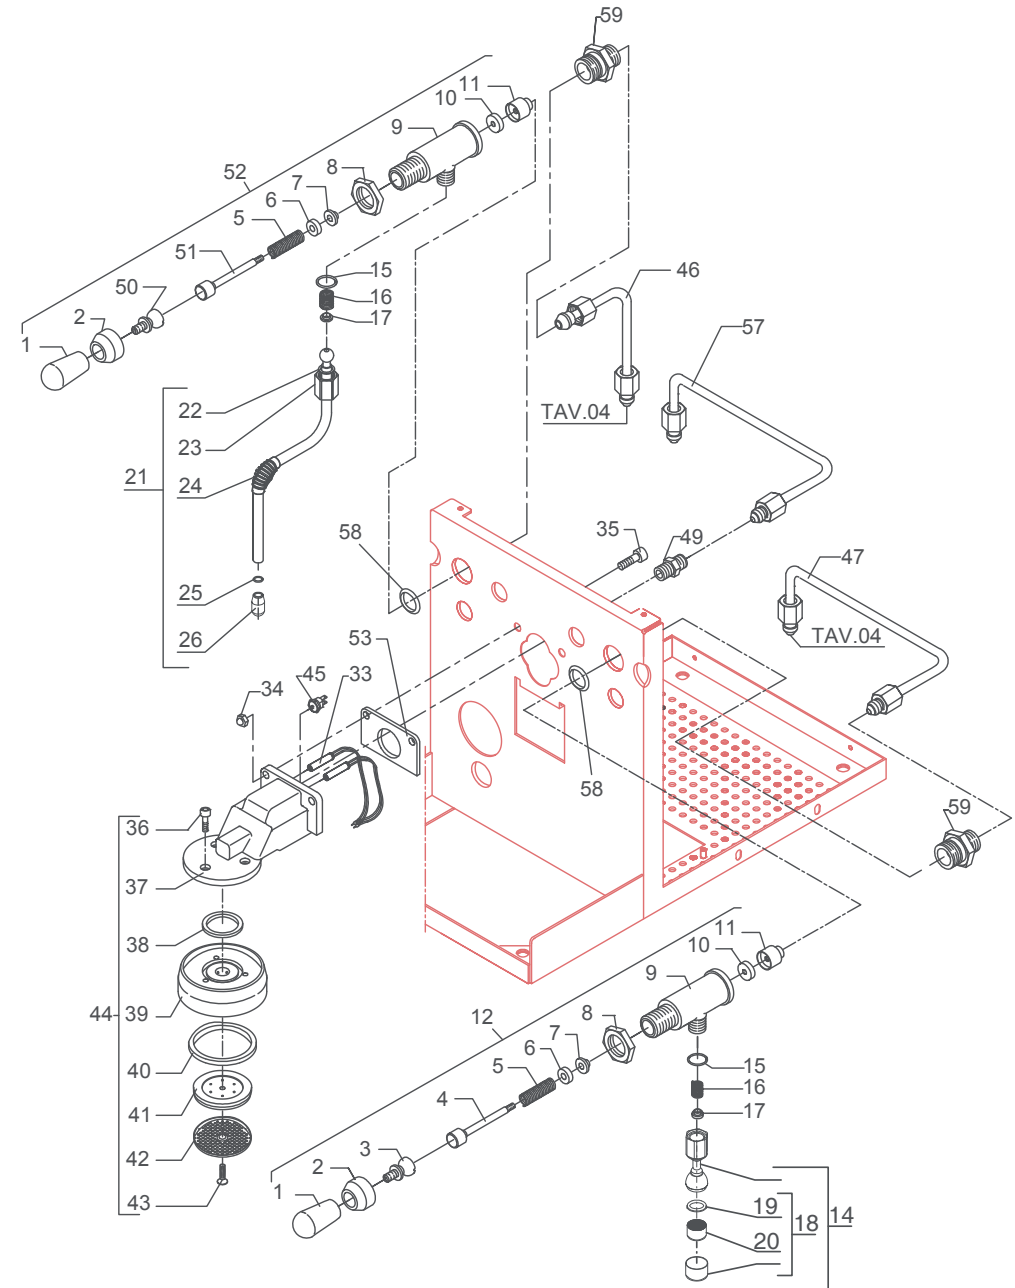

TABLE 3 (from 29.01.14)

TABLE 4

POS	CODE	DESCRIPTION
1	5162185.01LL	EXCHANGER-GROUP SOLENOID VALVE HOSE
2	5192301	SUCTION HOSE D6 L= 130MM PTFE
3	5162310LL	WATER TAP HOSE
4	5162304LL	EXCHANGER LOAD HOSE
5	7304502TR	STRAIGHT FITTING 1/8"G
6	5329019DC-AL	ASSEMBLY EXCHANGER HOSE POLISHED
7	5302006TP	STRAIGHT FITTING 1/8"G X M12
8	5495007	GASKET D32 X 3 BRASS
9	7303033	FITTING "Y"
10	5302070TP	FITTING 3/8"GX1/4"G
11	7611504	CLAMP
12	5162301LL	STEAM TAP HOSE
13	5162203.02LL	PRESSURE GAUGE HOSE
14	7433016R	PRESSURE SWITCH + RELAY KIT 110V (up to 16.03.10)
14	7433017R	PRESSURE SWITCH + RELAY KIT 230V (up to 26.05.10)
14	7433019R	PRESSURE SWITCH + RELAY KIT 240V (up to 26.05.10)
15	7611504	CLAMP
16	7400901	PRESSURE GAUGE CAPILLARY
17	5194616	HOSE 5X3 L=500 SILICONE
18	7304514TR	FITTING
19	5194549	HOSE D8X5 L=350 SILICONE
20	7433020	PRESSURE SWITCH COMPOUND 110V (from 17.03.10)
20	7433021	PRESSURE SWITCH COMPOUND 230V (from 27.05.10)
20	7433022	PRESSURE SWITCH COMPOUND 240V (from 27.05.10)
21	5301506TR	UNION ELBOW M13X1/4"GC

TABLE 4

TABLE 4A	POS	CODE	DESCRIPTION
1	5226405TP	PLUG 1/4"G ES.16 H13 OT	
2	7492003	GASKET D6.5	
3	5225205	STRAIGHT FITTING M10 OT	
4	5192001	PROBE SHEATH D8 X 45 HOLE D3 PTFE	
5	5225209TP	STRAIGHT FITTING 1/4"G X M10 OT	
6	5265804	LEVEL PROBE 1GR D3 X 110 X 6.3	
7	7816002	SCREW TCEI M4X12	
8	7825003	WASHER D5X1 UNI 6592 OT	
9	5320520.01TP-AL	BOILER	
10	7816409	SCREW TE M4X8 UNI 5739 A2	
11	7496040	OR GASKET D73 X 3 VITON	
12	5721007AL	HEATING ELEMENT V100 W1200	
12	5721128AL	HEATING ELEMENT V110/120 W1200	
12	5722239AL	HEATING ELEMENT 220/240V W1100-1300	
13	7816422	SCREW TE M6X14 UNI 5739 OT	
15	7634819	THERMIC SAFETY DEVICE 250V 130°C	
16	7822603	NUT M4	
17	5226411TP	PLUG 1/8"G ES.12 H10 HOLE M4 OT	
18	7663573	GROUND WIRE	
19	7814001	WASHER Ø 4	
20	7826402	SCREW TE M4X16 UNI 5739 OT	