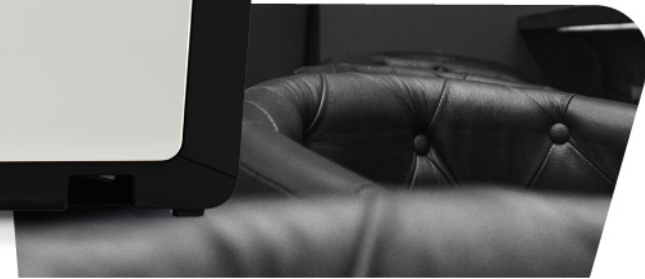

which
color is
your mood?

Combine your MOOD with your spaces.

Your environment. 4 contemporary nuances:
OSCAR MOOD brings style and elegance to your living space.
Another piece of design furniture for your home.